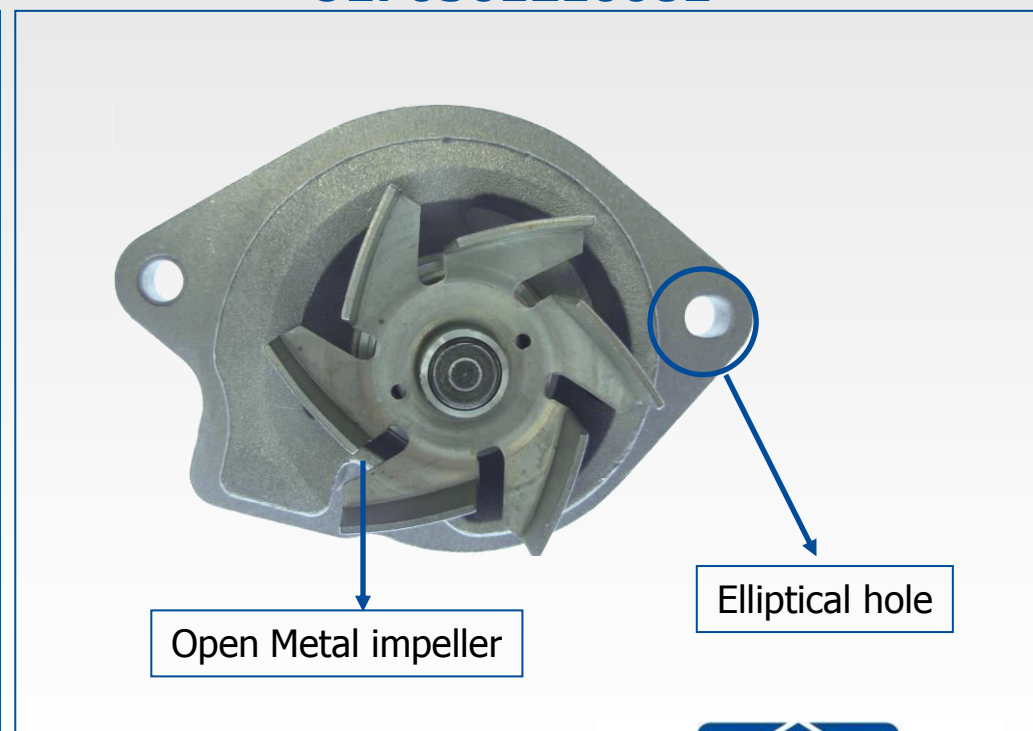

PA945A SUPERSEDES PA945

OE number VW 036121008L replaces old OE numbers 036121005B and 036121005Q. Saleri has consequently developed PA945A that replaces the former reference PA945.

The main difference is the different geometry and material of the impeller.

A further difference can be noticed in the additional elliptical hole on the housing that allows an easier replacement and a better fitting to the applications linked to this reference

OLD PA945

OE: 036121005B, 036121005Q

NEW PA945A

OE: 036121008L

INDUSTRIE SALERI ITALO

PREMIUM WATER PUMPS