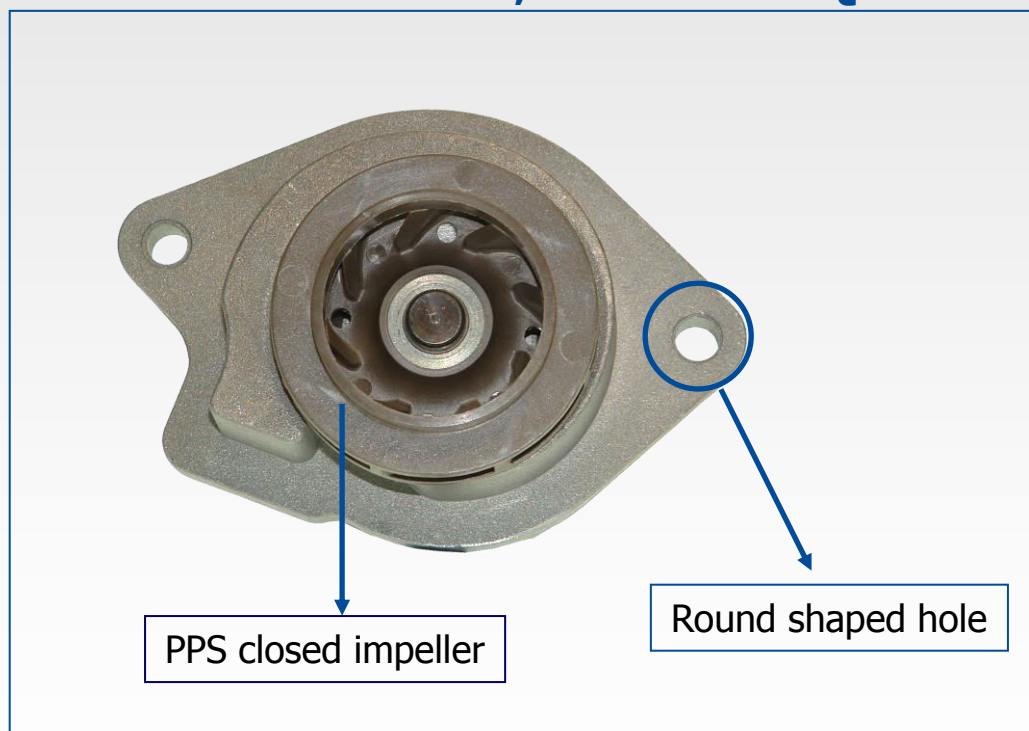

PA945A SUPERSEDES PA945

OE number VW 036121008L replaces old OE numbers 036121005B and 036121005Q. Saleri has consequently developed PA945A that replaces the former reference PA945.

The main difference is the different geometry and material of the impeller.

A further difference can be noticed in the additional elliptical hole on the housing that allows an easier replacement and a better fitting to the applications linked to this reference

OLD PA945

OE: 036121005B, 036121005Q

NEW PA945A

OE: 036121008L

INDUSTRIE SALERI ITALO

PREMIUM WATER PUMPS