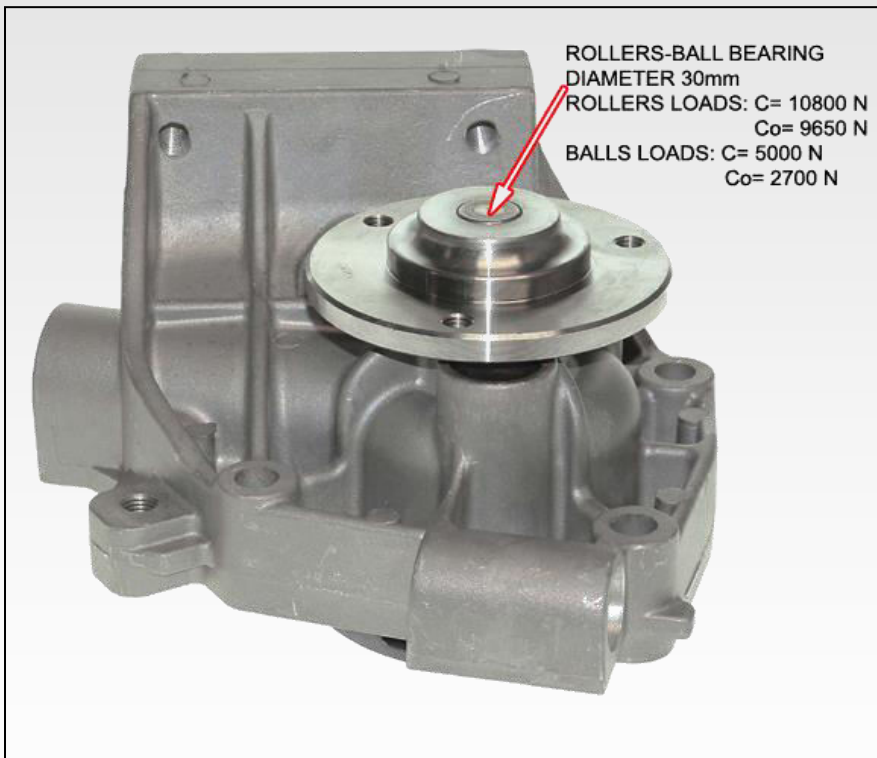

Replacement: PA1442 supersedes PA833

In conformity with the OE behaviour (OE ref. 1201H5), Saleri reference PA833 has been replaced by PA1442, already available.

OLD PA833
OE 1201C9, 99440717

NEW PA1442
OE 1201H5