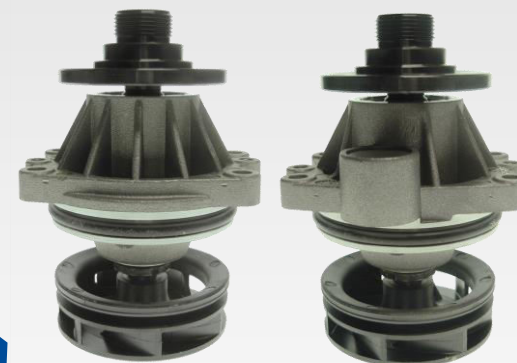

## OEM-DRIVEN : PA659S is available.

In conformity with BMW OE 11511433712, 11511433828, 11511437648, 11511722536, 11511730414, 11511740241, 11511744243, 11517503884, 11517504040, 11517527799, 11517527910, SALERI offers **PA659S** for the independent aftermarket.

The pump presents:

- Same housing (with drain hole);
- Same OES bearing INA/WPB roller-ball (4 contact points);
- Same OES INA/WPB impeller (in PPS)

Neutral impeller on the "Aftermarket" version (No BMW logo)