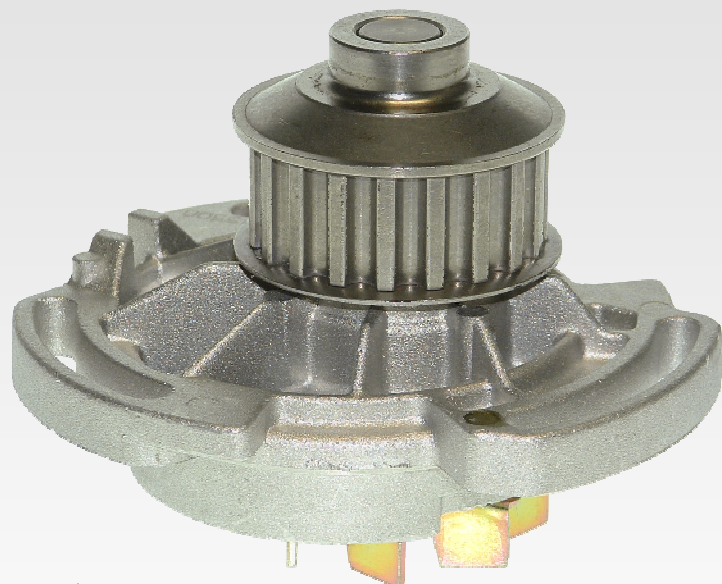

PA691P REPLACES PA589P

In conformity to AUDI/VW specifications, PA691P replaces PA589P

Pulley 19 teeth

PA589P

OE # 031121004, 031121004X, 031121005A

REPLACED BY

Pulley 18 teeth

PA691P

OE # 031121005C