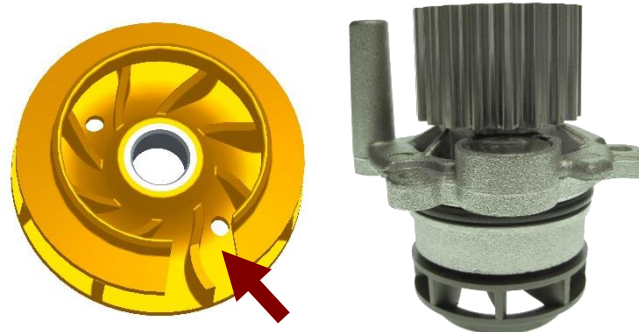

## SALERI PA1048A HAS BEEN MODIFIED AND REPLACES PA1405

Saleri PA1048A (OE # 038121011K) and PA1405 (OE # 03L121011G) has been merged according to the original AUDI / VW specifications.

PA1048A – OE # 038121011K

PA1405 – OE # 03L121011G

MODIFIED

NEW PA1048A  
OE # 038121011K, 03L121011G

REPLACED

**The new version of PA1048A is equipped with an impeller that provides higher performances.**

PREMIUM WATER PUMPS

INDUSTRIE SALERI ITALO